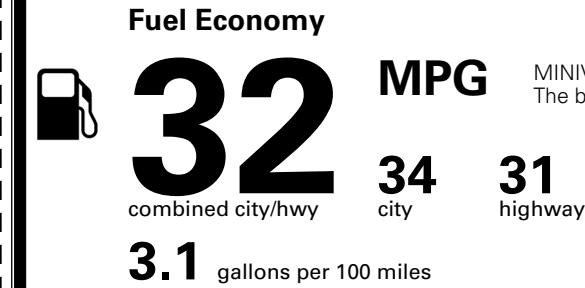

EPA DOT Fuel Economy and Environment

Gasoline Vehicle

MINIVANS range from 20 to 83 MPG.
The best vehicle rates 146 MPGe.

You save $750
in fuel costs over 5 years compared to the average new vehicle.

Annual fuel cost
$1,550

Fuel Economy & Greenhouse Gas Rating (tailpipe only) Smog Rating (tailpipe only)