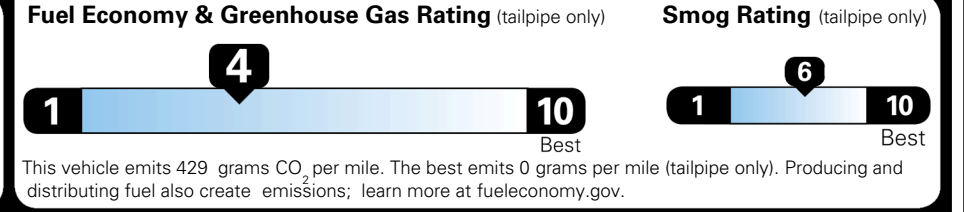

Actual results will vary for many reasons, including driving conditions and how you drive and maintain your vehicle. The average new vehicle gets 29 MPG and costs $8,000 to fuel over 5 years. Cost estimates are based on 15,000 miles per year at $ 3.10 per gallon. MPGe is miles per gasoline gallon equivalent. Vehicle emissions are a significant cause of climate change and smog.

fueleconomy.gov

Calculate personalized estimates and compare vehicles

GOVERNMENT 5-STAR SAFETY RATINGS

Overall Vehicle Score	Not Rated	
Based on the combined rating of frontal, side and rollover. Should ONLY be compared to other vehicles of similar size and weight.		
Frontal	Driver	Not Rated
Crash	Passenger	Not Rated
Based on the risk of injury in a frontal impact. Should ONLY be compared to other vehicles of similar size and weight.		
Side	Front seat	Not Rated
Crash	Rear seat	Not Rated
Star ratings based on the risk of injury in a side impact.		
Rollover	Not Rated	
Star ratings based on the risk of rollover in a single-vehicle crash.		

Star ratings range from 1 to 5 stars (★★★★★) with 5 being the highest.
Source: National Highway Traffic Safety Administration (NHTSA).
www.safercar.gov or 1-888-327-4236

Manufacturer's suggested retail price includes Manufacturer's recommended pre-delivery service. License and title fees, state and local taxes and other dealer installed options and accessories are not included in the manufacturer's suggested retail price.

PARTS CONTENT INFORMATION

FOR VEHICLES IN THIS CAR LINE U.S./CANADIAN PARTS CONTENT: 50 %

MAJOR SOURCES OF FOREIGN PARTS: KOREA: 35%

NOTE: PARTS CONTENT DOES NOT INCLUDE FINAL ASSEMBLY, DISTRIBUTION, OR OTHER NON-PARTS COSTS.

FOR THIS VEHICLE FINAL ASSEMBLY POINT: WEST POINT, GA, USA

COUNTRY OF ORIGIN
ENGINE (MOTOR): KOREA
TRANSMISSION: USA