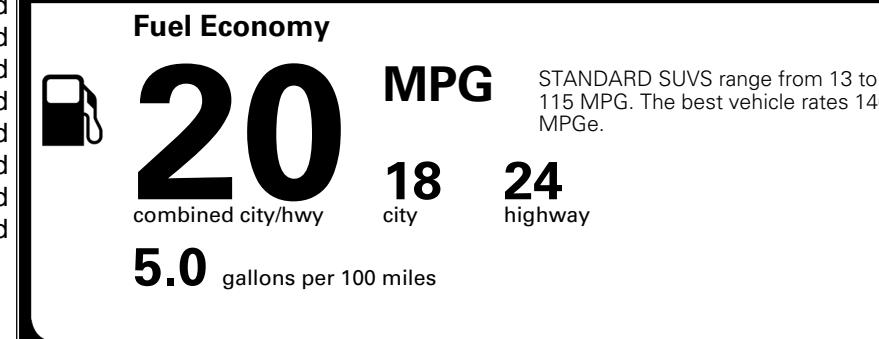

EPA DOT Fuel Economy and Environment

Gasoline Vehicle

You spend
\$3,500
 more in fuel costs
 over 5 years
 compared to the
 average new vehicle.

Annual fuel cost
\$2,300

Actual results will vary for many reasons, including driving conditions and how you drive and maintain your vehicle. The average new vehicle gets 29 MPG and costs \$8,000 to fuel over 5 years. Cost estimates are based on 15,000 miles per year at \$ 3.10 per gallon. MPGe is miles per gasoline gallon equivalent. Vehicle emissions are a significant cause of climate change and smog.